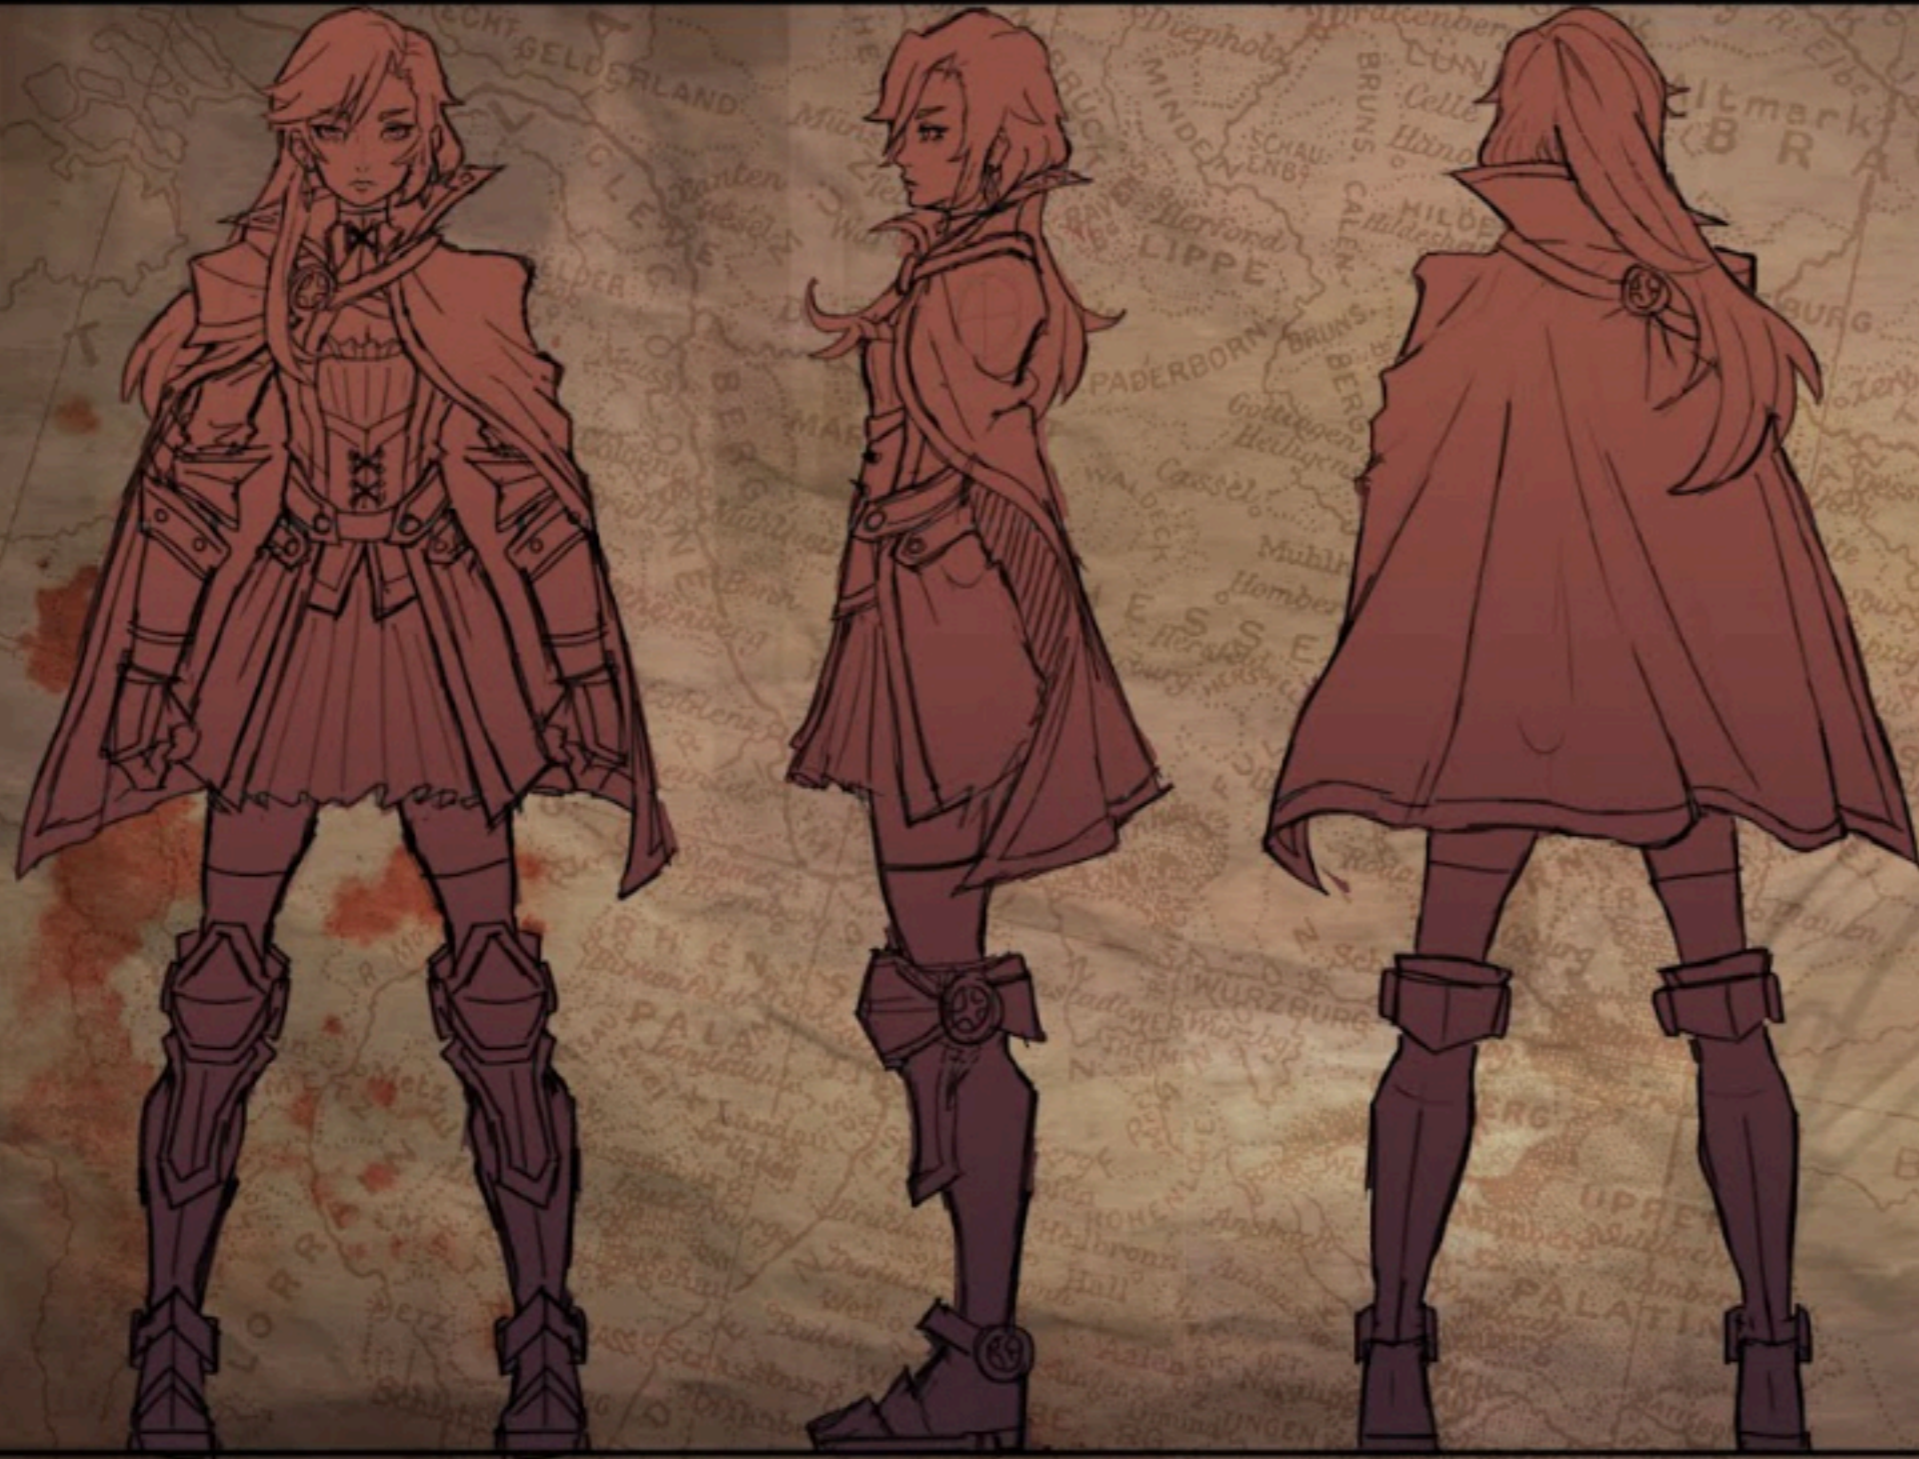

The background is a historical map of Central Europe, showing various regions and cities. The map is rendered in a dark, textured style with a brownish-gold color palette. There are several prominent red stains, resembling blood, scattered across the map, particularly on the left side. The text 'DEATHBRINGER DRACULA' is overlaid in a large, bold, serif font, centered horizontally. The word 'DEATHBRINGER' is on the top line, and 'DRACULA' is on the bottom line. The letters are black with a white outline, making them stand out against the map background.

DEATHBRINGER DRACULA

DEATHBRINGER
DRACULA

VAN HELSING
BOUNTY HUNTER

HARKER
HOLY KNIGHT

DRACULA
DEATHBRINGER

DEATHBRINGER DRACULA

REFERENCE

DEATHBRINGER DRACULA

MOOD BOARD

DEATHBRINGER

DRACULA

DEATHBRINGER

DRACULA

DEATHBRINGER

DRACULA

DEATHBRINGER DRACULA

DEATHBRINGER

DRACULA

A historical map of Central Europe, showing various regions and cities. The map is rendered in a sepia or aged paper tone. The text "THANK YOU!" is printed in a large, black, serif font, centered horizontally and vertically over the map. The map includes labels for regions such as "NETHERLANDS", "LUXEMBURG", "BOHEMIA", and "MORAVIA", as well as numerous cities and smaller administrative divisions. The text is superimposed on the map, which serves as a background.