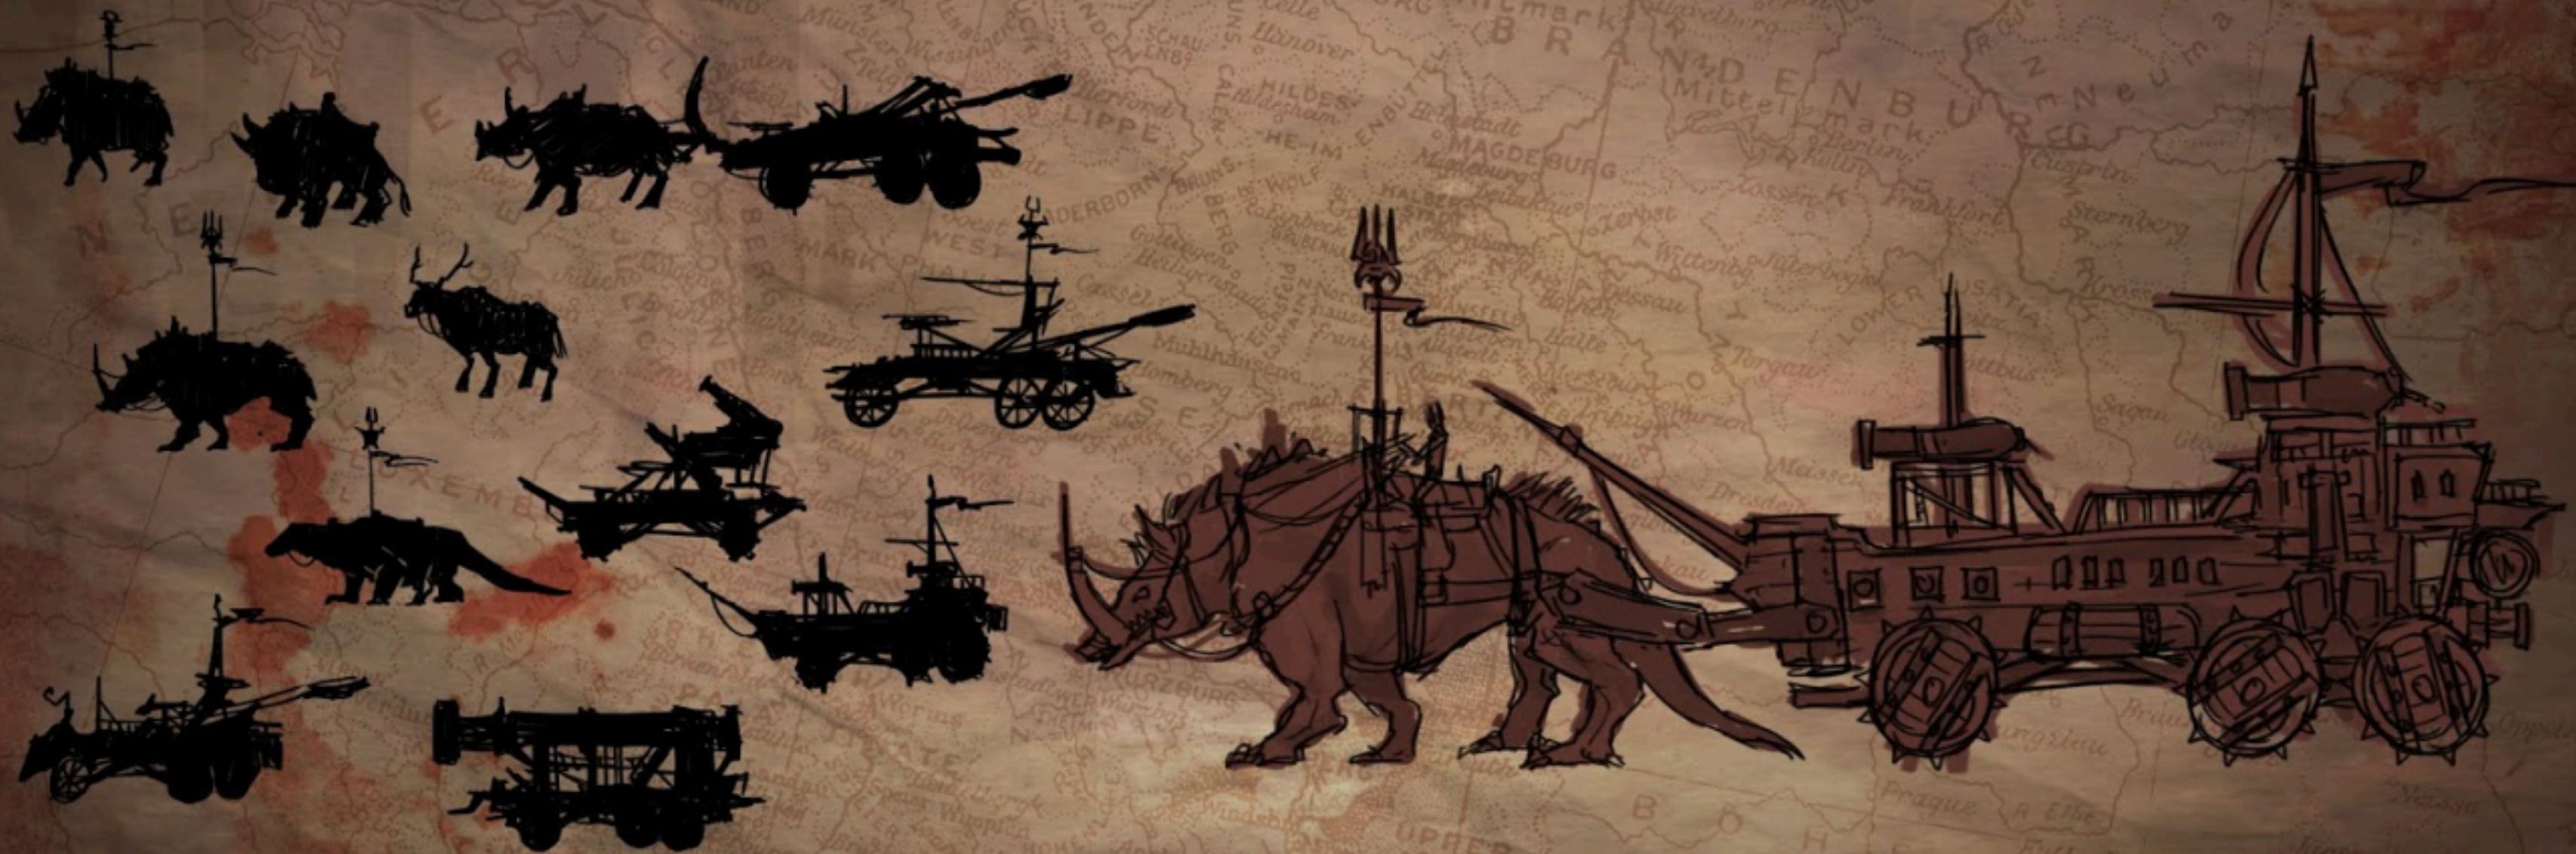

The background is a historical map of Central Europe, showing various regions and cities. The map is rendered in a dark, textured style with a brownish-gold color palette. There are several prominent red stains, resembling blood, scattered across the map, particularly on the left side. The text 'DEATHBRINGER DRACULA' is overlaid in a large, bold, serif font, centered horizontally. The word 'DEATHBRINGER' is on the top line, and 'DRACULA' is on the bottom line. The letters are black with a white outline, making them stand out against the map background.

DEATHBRINGER DRACULA

DEATHBRINGER
DRACULA

VAN HELSING
BOUNTY HUNTER

HARKER
HOLY KNIGHT

DRACULA
DEATHBRINGER

DEATHBRINGER DRACULA

REFERENCE

DEATHBRINGER DRACULA

MOOD BOARD

DEATHBRINGER

DRACULA

DEATHBRINGER

DRACULA

DEATHBRINGER

DRACULA

DEATHBRINGER DRACULA

DEATHBRINGER

DRACULA

A historical map of Central Europe, showing various regions and cities. The map is rendered in a sepia or aged paper tone. The text "THANK YOU!" is printed in a large, black, serif font, centered horizontally and vertically over the map. The map includes labels for regions such as "NETHERLANDS", "LUXEMBURG", "BOHEMIA", and "MORAVIA", as well as numerous cities and smaller administrative divisions. The text is superimposed on the map, which serves as a background.