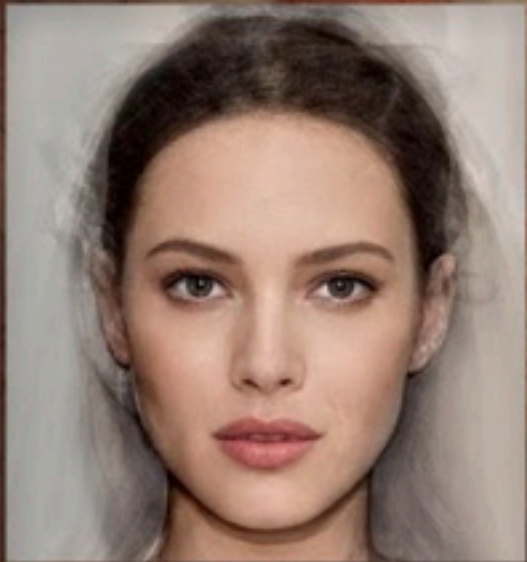

The background is a historical map of Central Europe, showing various regions and cities. The map is rendered in a dark, textured style with a brownish-gold color palette. There are several prominent red stains, resembling blood, scattered across the map, particularly on the left side. The text 'DEATHBRINGER DRACULA' is overlaid in a large, bold, serif font, centered horizontally. The word 'DEATHBRINGER' is on the top line, and 'DRACULA' is on the bottom line. The letters are black with a white outline, making them stand out against the map background.

DEATHBRINGER DRACULA

DEATHBRINGER
DRACULA

VAN HELSING
BOUNTY HUNTER

HARKER
HOLY KNIGHT

DRACULA
DEATHBRINGER

DEATHBRINGER DRACULA

REFERENCE

DEATHBRINGER DRACULA

MOOD BOARD

DEATHBRINGER

DRACULA

DEATHBRINGER

DRACULA

DEATHBRINGER

DRACULA

DEATHBRINGER DRACULA

DEATHBRINGER

DRACULA

A historical map of Central Europe, showing various regions and cities. The map is rendered in a sepia or aged paper tone. The text "THANK YOU!" is printed in a large, black, serif font, centered horizontally and vertically over the map. The map includes labels for regions such as "NETHERLANDS", "LUXEMBURG", "BOHEMIA", and "MORAVIA", as well as numerous cities and smaller administrative divisions. The text is superimposed on the map, which serves as a background.