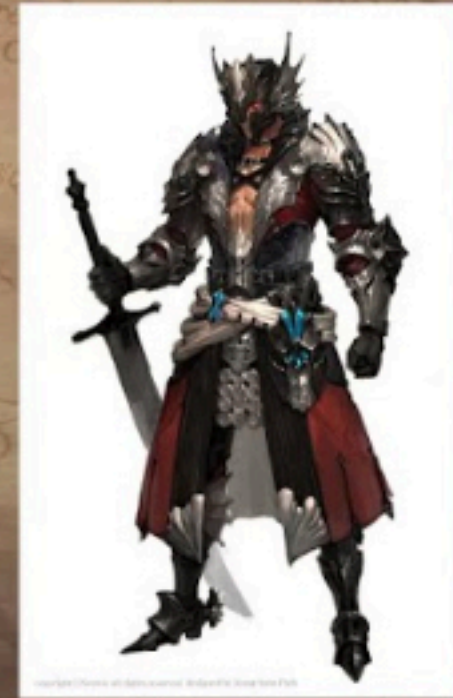

The background is a historical map of Central Europe, showing various regions and cities. The map is rendered in a dark, textured style with a brownish-gold color palette. There are several prominent red stains, resembling blood, scattered across the map, particularly on the left side. The text 'DEATHBRINGER DRACULA' is overlaid in a large, bold, serif font, centered horizontally. The word 'DEATHBRINGER' is on the top line, and 'DRACULA' is on the bottom line. The letters are black with a white outline, making them stand out against the map background.

DEATHBRINGER DRACULA

DEATHBRINGER
DRACULA

VAN HELSING
BOUNTY HUNTER

HARKER
HOLY KNIGHT

DRACULA
DEATHBRINGER

DEATHBRINGER DRACULA

REFERENCE

DEATHBRINGER DRACULA

MOOD BOARD

DEATHBRINGER

DRACULA

DEATHBRINGER

DRACULA

DEATHBRINGER

DRACULA

DEATHBRINGER DRACULA