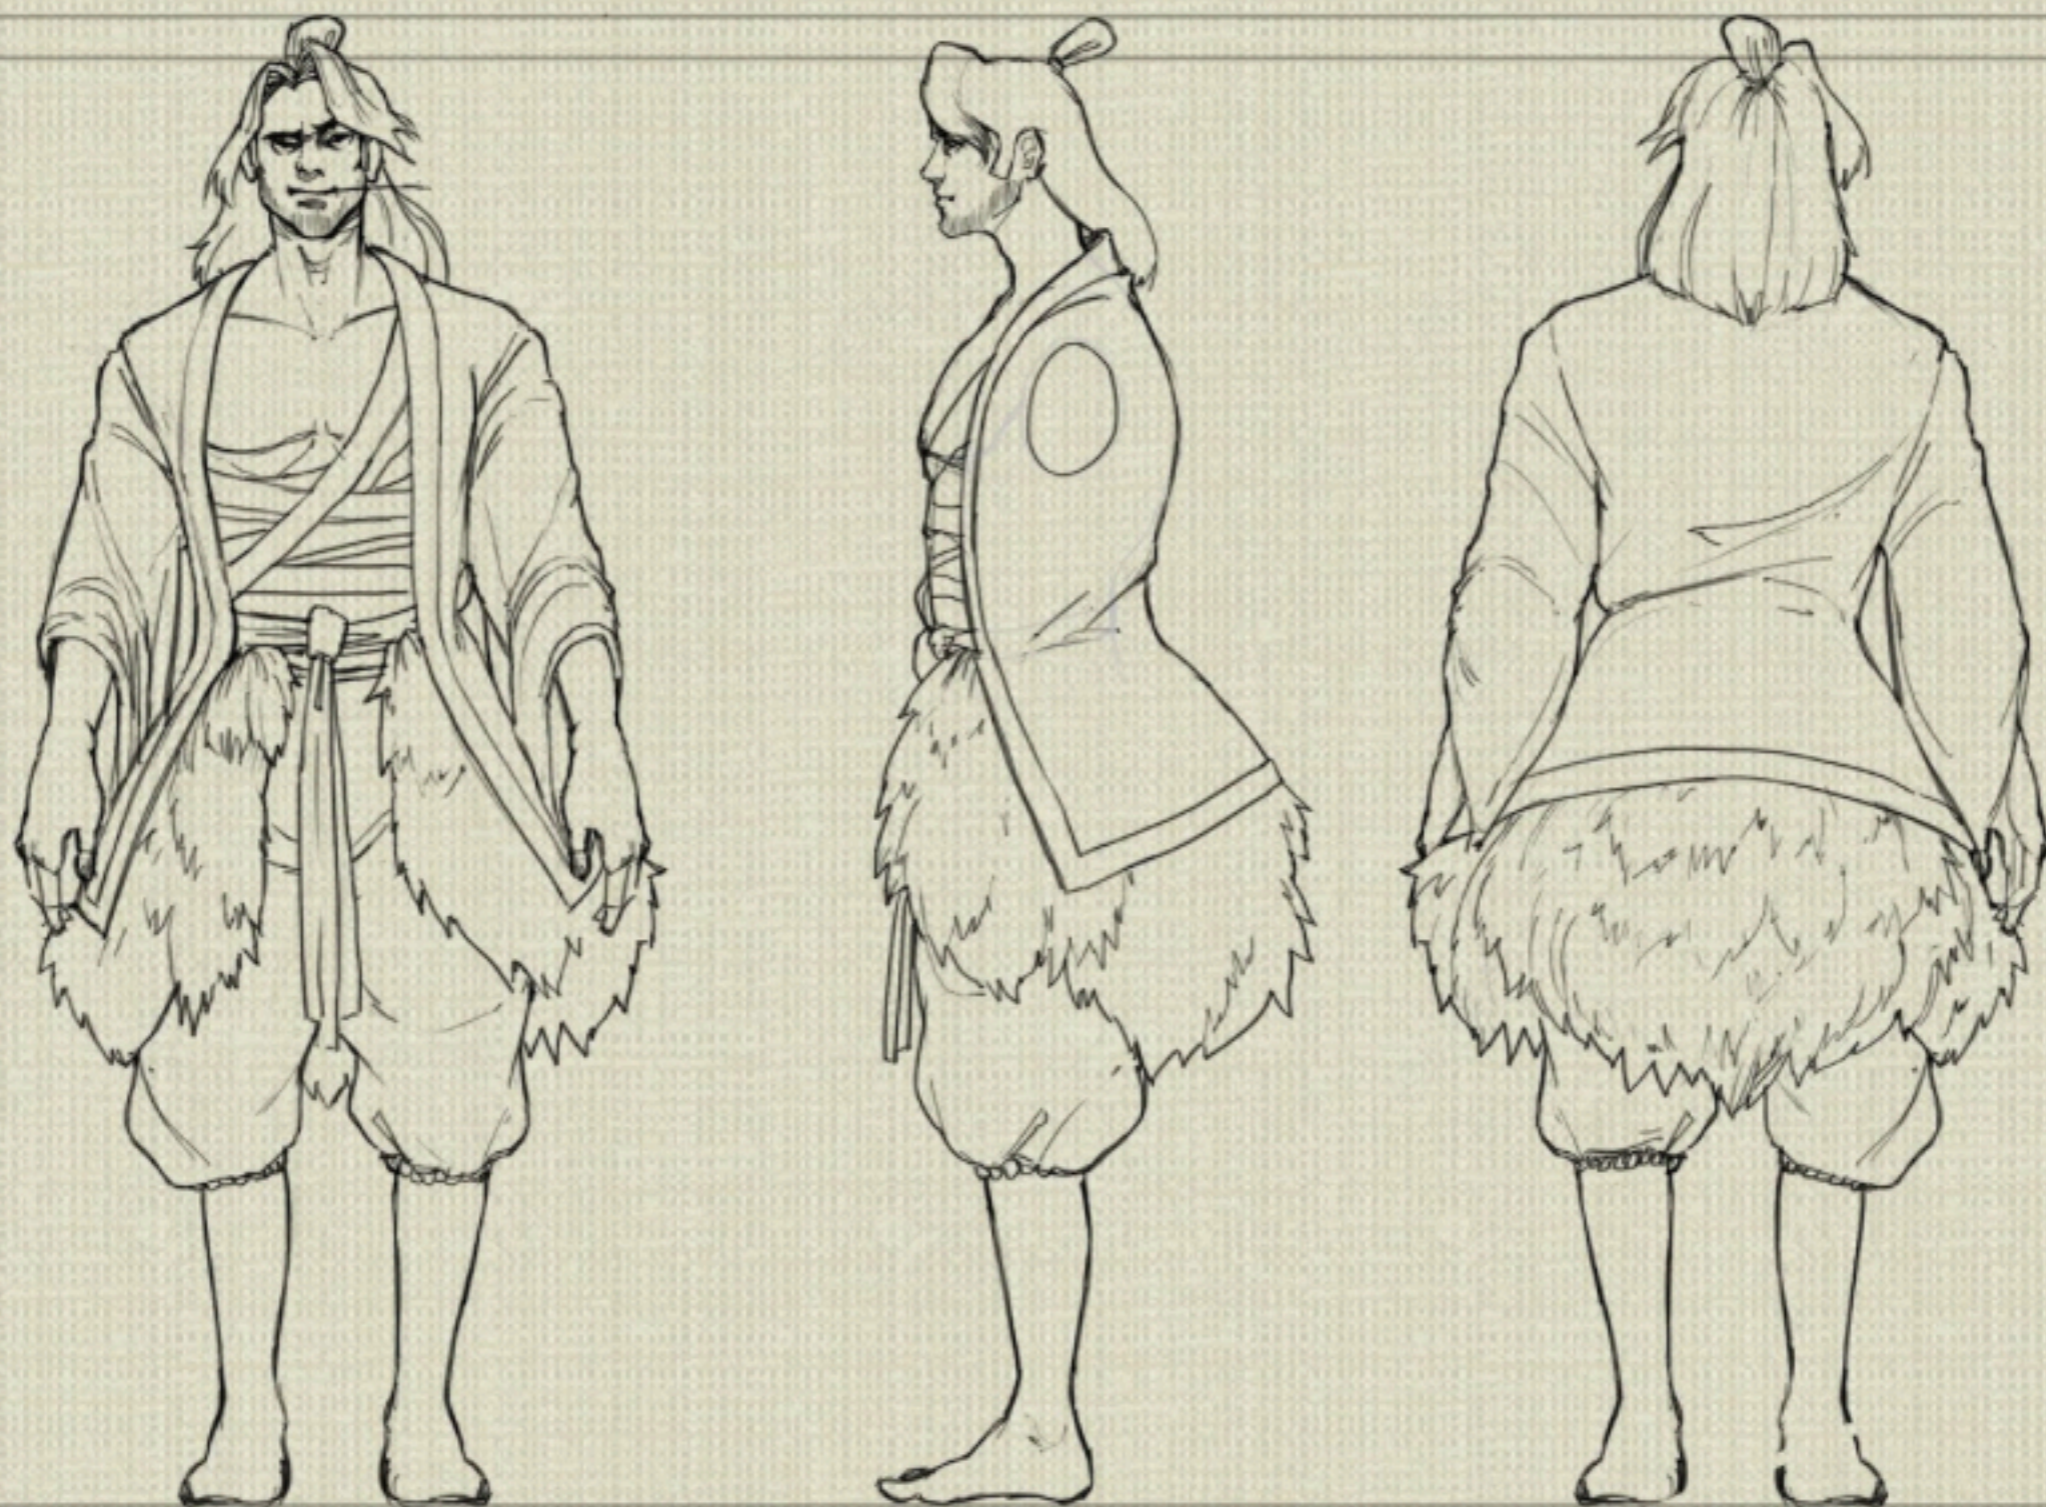

The background is a historical map of Central Europe, showing various regions and cities. The map is rendered in a dark, textured style with a brownish-gold color palette. There are several prominent red stains, resembling blood, scattered across the map, particularly on the left side. The text 'DEATHBRINGER DRACULA' is overlaid in a large, bold, serif font, centered horizontally. The word 'DEATHBRINGER' is on the top line, and 'DRACULA' is on the bottom line. The letters are black with a white outline, making them stand out against the map background.

DEATHBRINGER DRACULA

DEATHBRINGER
DRACULA

VAN HELSING
BOUNTY HUNTER

HARKER
HOLY KNIGHT

DRACULA
DEATHBRINGER

DEATHBRINGER DRACULA

REFERENCE

DEATHBRINGER DRACULA

MOOD BOARD

DEATHBRINGER

DRACULA

DEATHBRINGER

DRACULA

DEATHBRINGER

DRACULA

DEATHBRINGER DRACULA

MINAKO SUGAWARA

MINA SEWARD ARCHETYPE