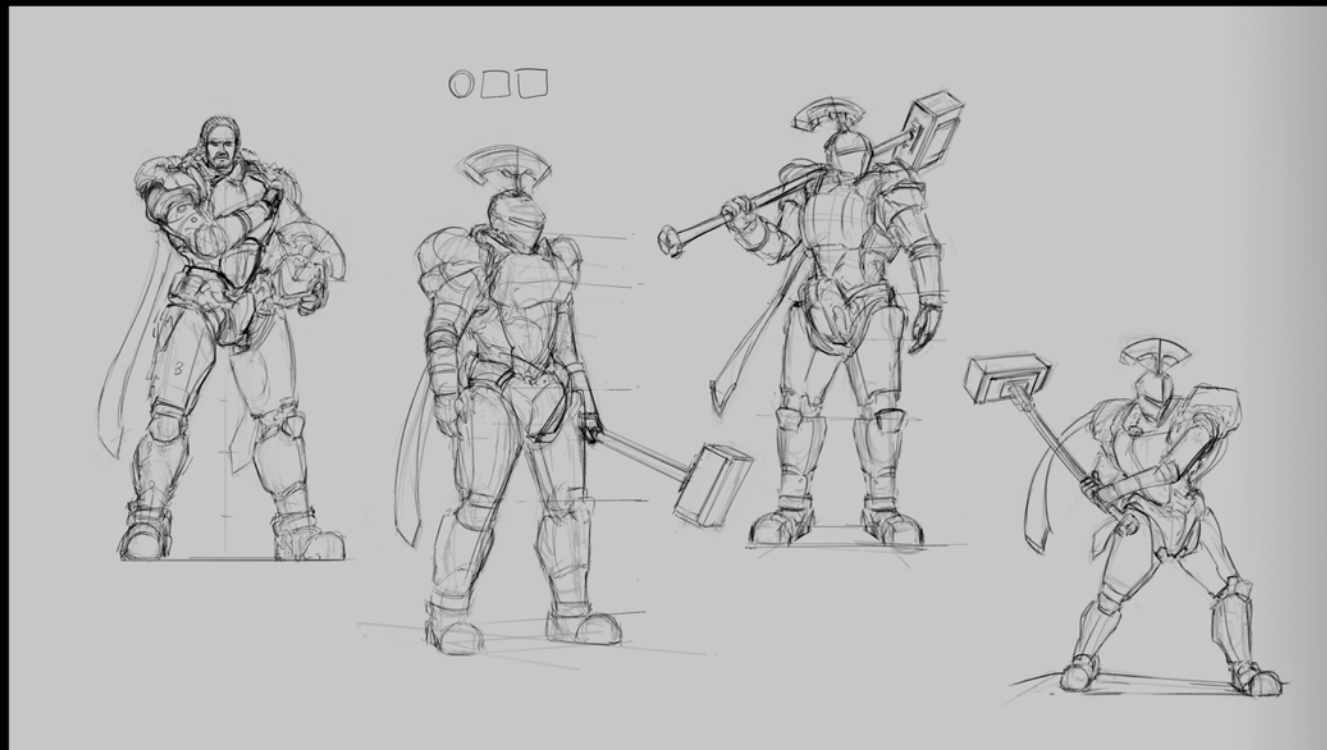

# THE DESCENDENT

BY SAM CHON

CONCEPT ARTIST

THE LEGION DESCEND UPON PLANET  
NAUTILUS TO INVESTIGATE THE  
UNNATURAL DEATH-TOLL OF THE PLANET.

## ACT 2

- LEGION TROOPERS ENCOUNTER AGAINST BLACKBURN.

## ACT 3

- ARACHNE EMERGES FROM THE ASHES OF THE OLD  
WORLD.

# AUDIENCE

- SETTING: PLANET NAUTILUS YEAR 30XX
- GENRE: SCI-FI / VICTORIAN (FINAL FANTASY/DESTINY)
- 3 FACTIONS:
  - LEGION (ELITE FORCES)
  - BLACKBURN (MERCENARY GROUP)
  - ARACHNE (DRACULA)

Front

Back