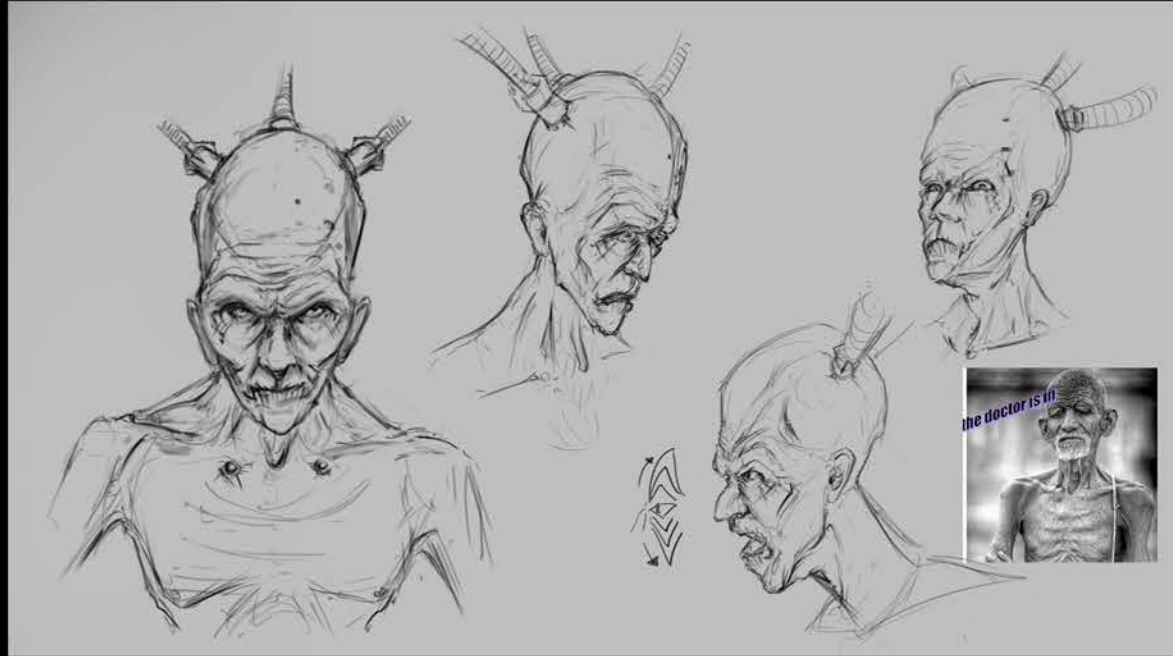

# THE DESCENDENT

BY SAM CHON

CONCEPT ARTIST

THE LEGION DESCEND UPON PLANET  
NAUTILUS TO INVESTIGATE THE  
UNNATURAL DEATH-TOLL OF THE PLANET.

## ACT 3

- ARACHNE EMERGES FROM THE ASHES OF THE OLD  
WORLD.

### Giga Hammer

Monster Sketches

Front

Side

Back

THANK YOU