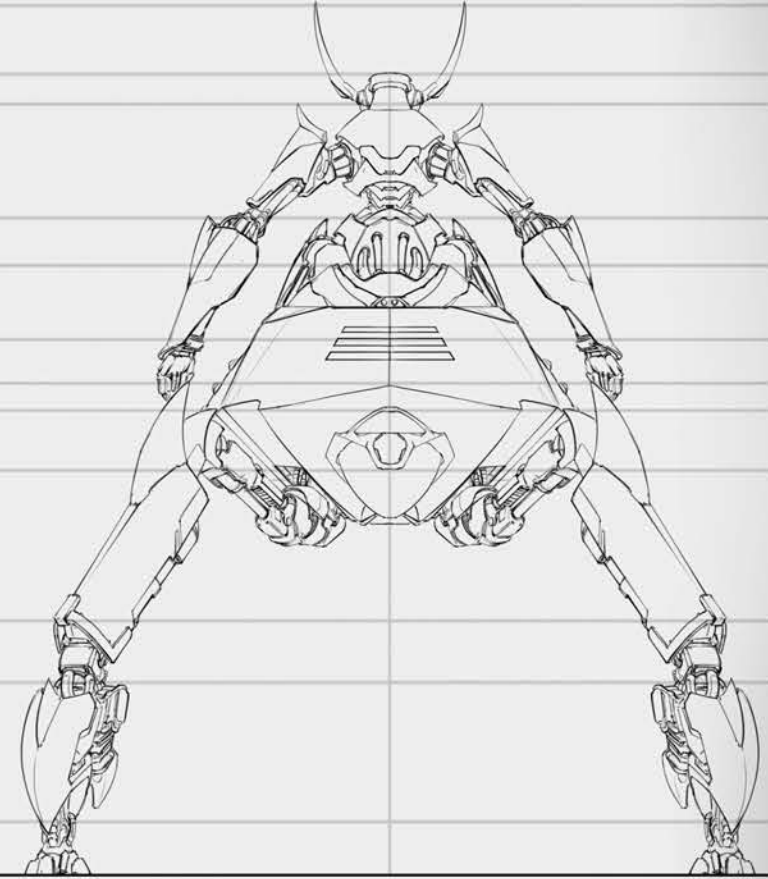

# THE DESCENDENT

BY SAM CHON

CONCEPT ARTIST

THE LEGION DESCEND UPON PLANET  
NAUTILUS TO INVESTIGATE THE  
UNNATURAL DEATH-TOLL OF THE PLANET.

## ACT 3

- ARACHNE EMERGES FROM THE ASHES OF THE OLD  
WORLD.

### Giga Hammer

Monster Sketches

Front

Side

Back

THANK YOU