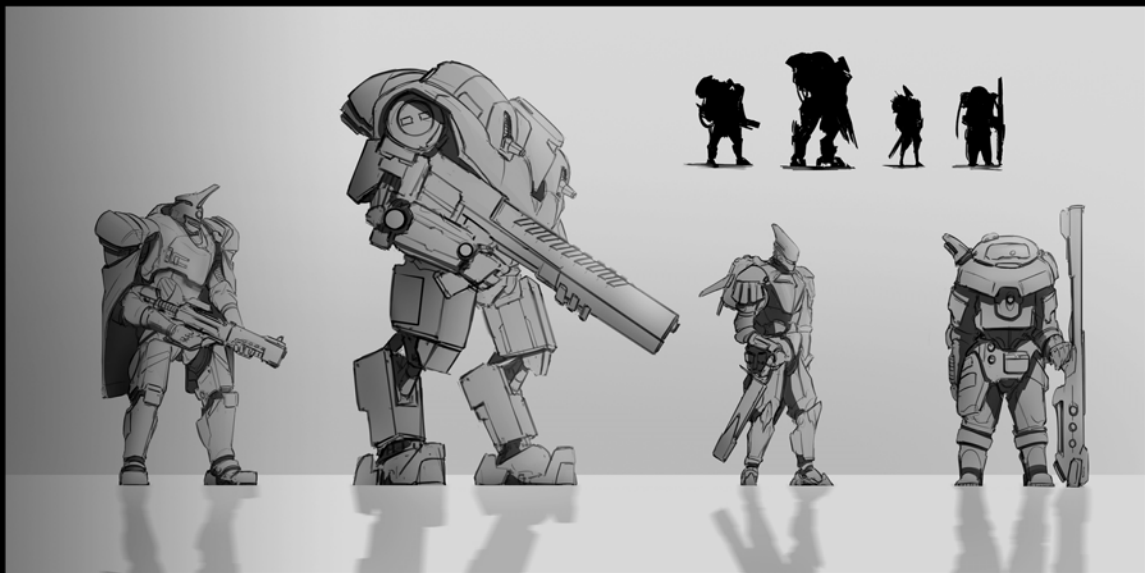

# THE DESCENDENT

BY SAM CHON

CONCEPT ARTIST

THE LEGION DESCEND UPON PLANET  
NAUTILUS TO INVESTIGATE THE  
UNNATURAL DEATH-TOLL OF THE PLANET.

## ACT 2

- LEGION TROOPERS ENCOUNTER AGAINST BLACKBURN.

## ACT 3

- ARACHNE EMERGES FROM THE ASHES OF THE OLD  
WORLD.

# AUDIENCE

- SETTING: PLANET NAUTILUS YEAR 30XX
- GENRE: SCI-FI / VICTORIAN (FINAL FANTASY/DESTINY)
- 3 FACTIONS:
  - LEGION (ELITE FORCES)
  - BLACKBURN (MERCENARY GROUP)
  - ARACHNE (DRACULA)

Front

Back