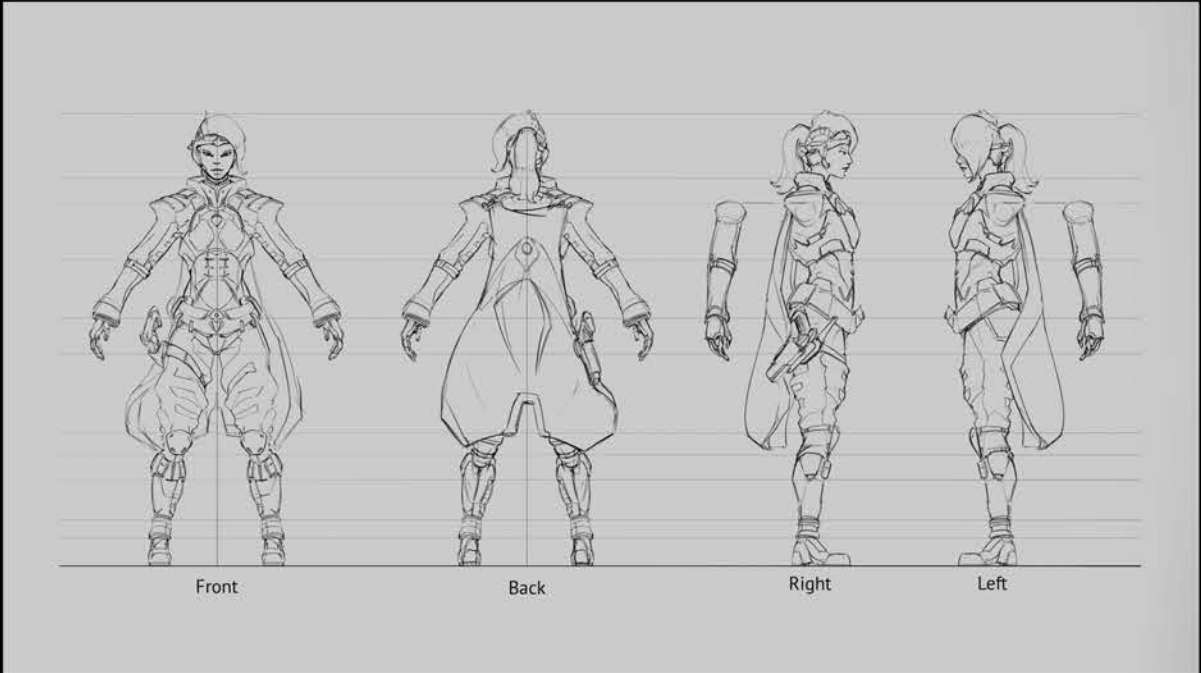

# THE DESCENDENT

BY SAM CHON

CONCEPT ARTIST

THE LEGION DESCEND UPON PLANET  
NAUTILUS TO INVESTIGATE THE  
UNNATURAL DEATH-TOLL OF THE PLANET.

## ACT 3

- ARACHNE EMERGES FROM THE ASHES OF THE OLD  
WORLD.

Right

Left

### Giga Hammer

Monster Sketches

Front

Side

Back

THANK YOU