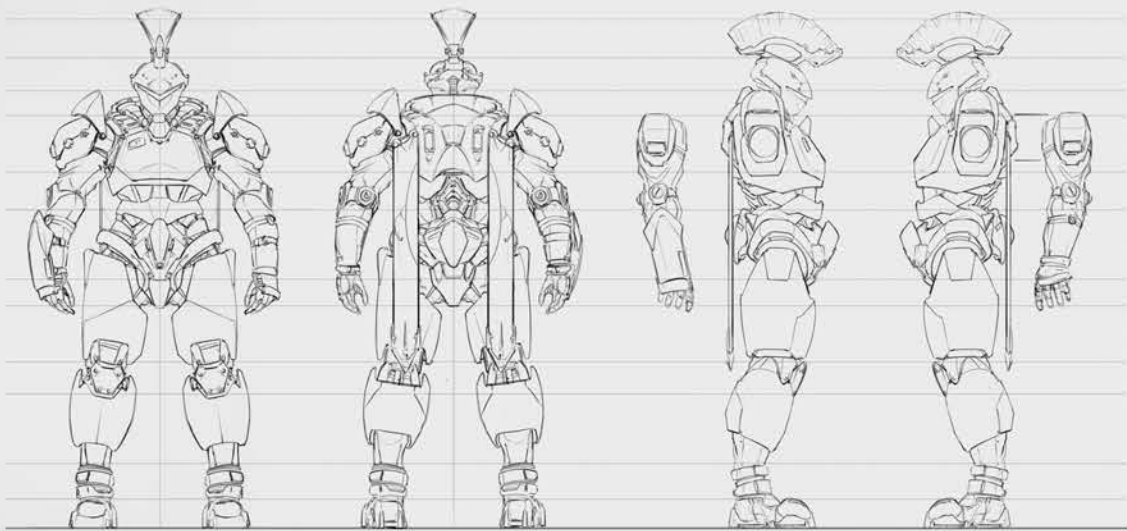

# THE DESCENDENT

BY SAM CHON

CONCEPT ARTIST

THE LEGION DESCEND UPON PLANET  
NAUTILUS TO INVESTIGATE THE  
UNNATURAL DEATH-TOLL OF THE PLANET.

## ACT 2

- LEGION TROOPERS ENCOUNTER AGAINST BLACKBURN.

## ACT 3

- ARACHNE EMERGES FROM THE ASHES OF THE OLD  
WORLD.

# AUDIENCE

- SETTING: PLANET NAUTILUS YEAR 30XX
- GENRE: SCI-FI / VICTORIAN (FINAL FANTASY/DESTINY)
- 3 FACTIONS:
  - LEGION (ELITE FORCES)
  - BLACKBURN (MERCENARY GROUP)
  - ARACHNE (DRACULA)

Front

Back