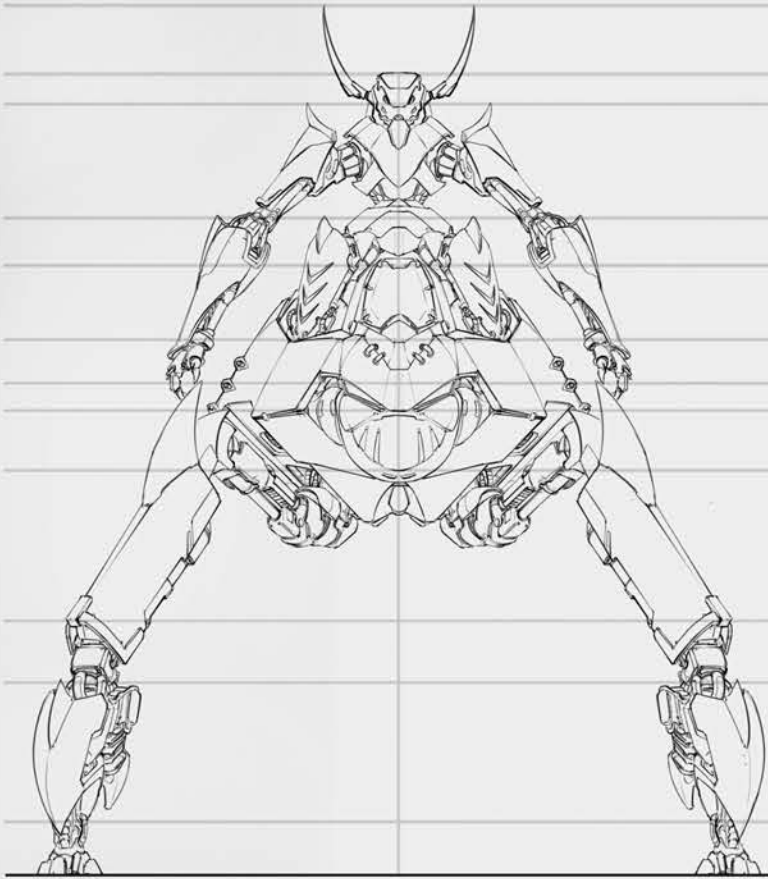

# THE DESCENDENT

BY SAM CHON

CONCEPT ARTIST

THE LEGION DESCEND UPON PLANET  
NAUTILUS TO INVESTIGATE THE  
UNNATURAL DEATH-TOLL OF THE PLANET.

## ACT 3

- ARACHNE EMERGES FROM THE ASHES OF THE OLD  
WORLD.

### Giga Hammer

Monster Sketches

Front

Side

Back

THANK YOU