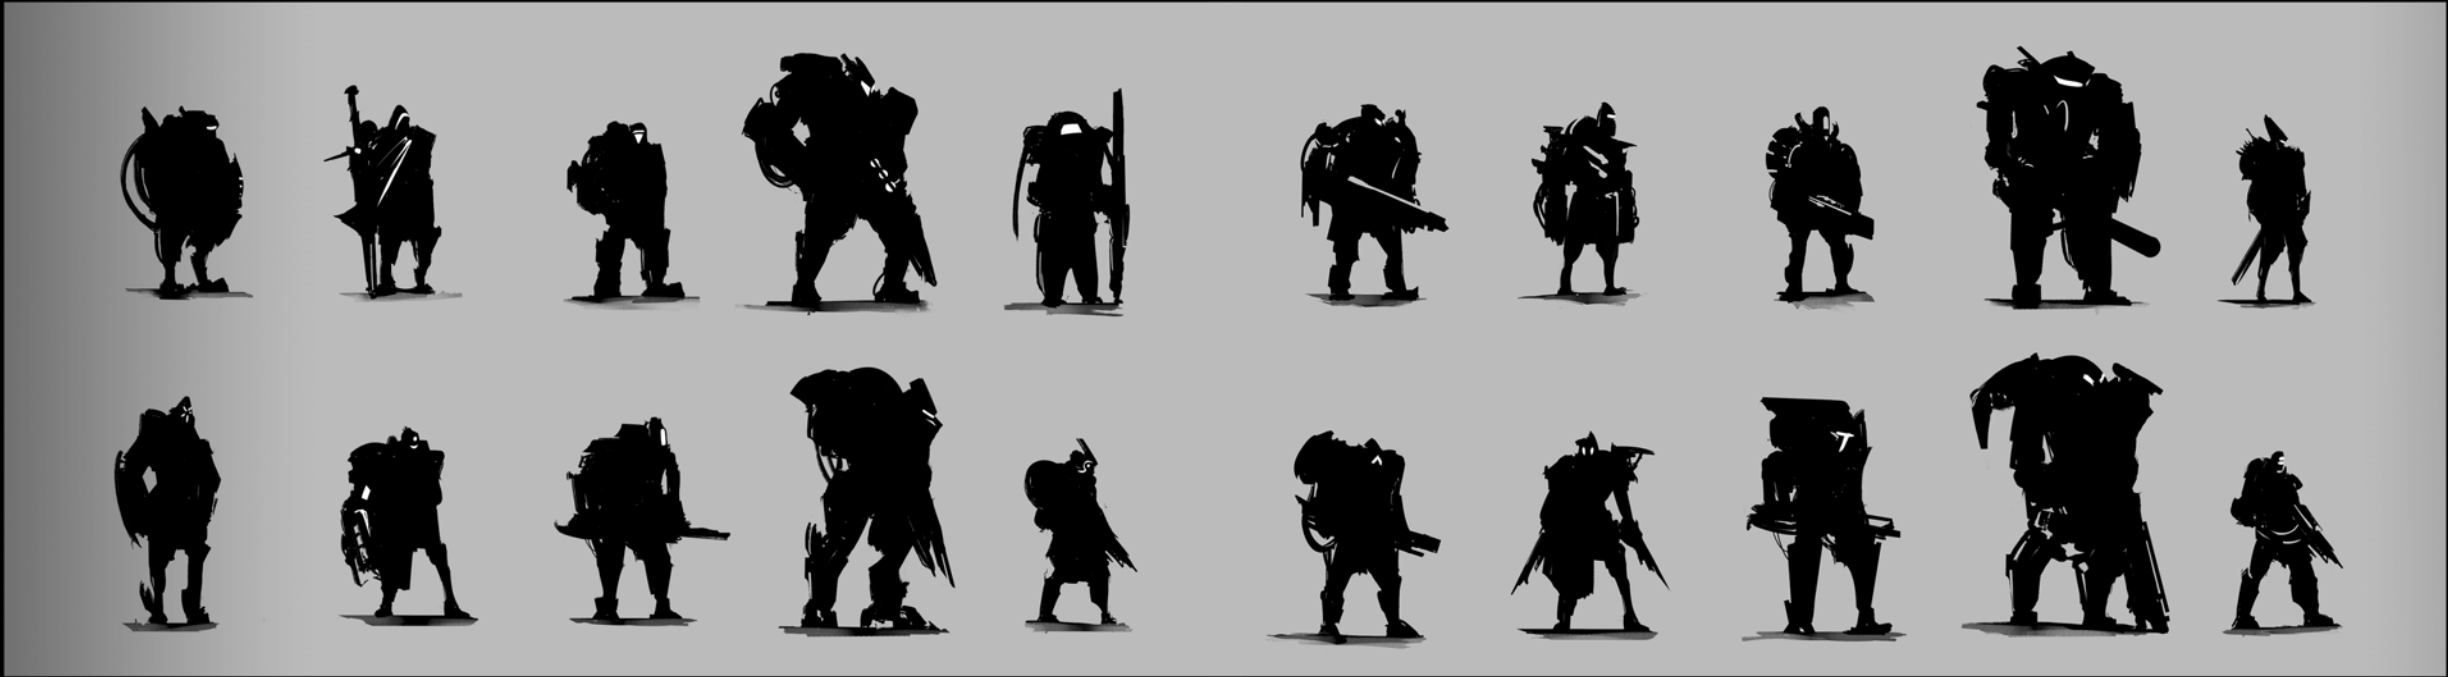

# THE DESCENDENT

BY SAM CHON

CONCEPT ARTIST

THE LEGION DESCEND UPON PLANET  
NAUTILUS TO INVESTIGATE THE  
UNNATURAL DEATH-TOLL OF THE PLANET.

## ACT 2

- LEGION TROOPERS ENCOUNTER AGAINST BLACKBURN.

## ACT 3

- ARACHNE EMERGES FROM THE ASHES OF THE OLD  
WORLD.

# AUDIENCE

- SETTING: PLANET NAUTILUS YEAR 30XX
- GENRE: SCI-FI / VICTORIAN (FINAL FANTASY/DESTINY)
- 3 FACTIONS:
  - LEGION (ELITE FORCES)
  - BLACKBURN (MERCENARY GROUP)
  - ARACHNE (DRACULA)

Front

Back