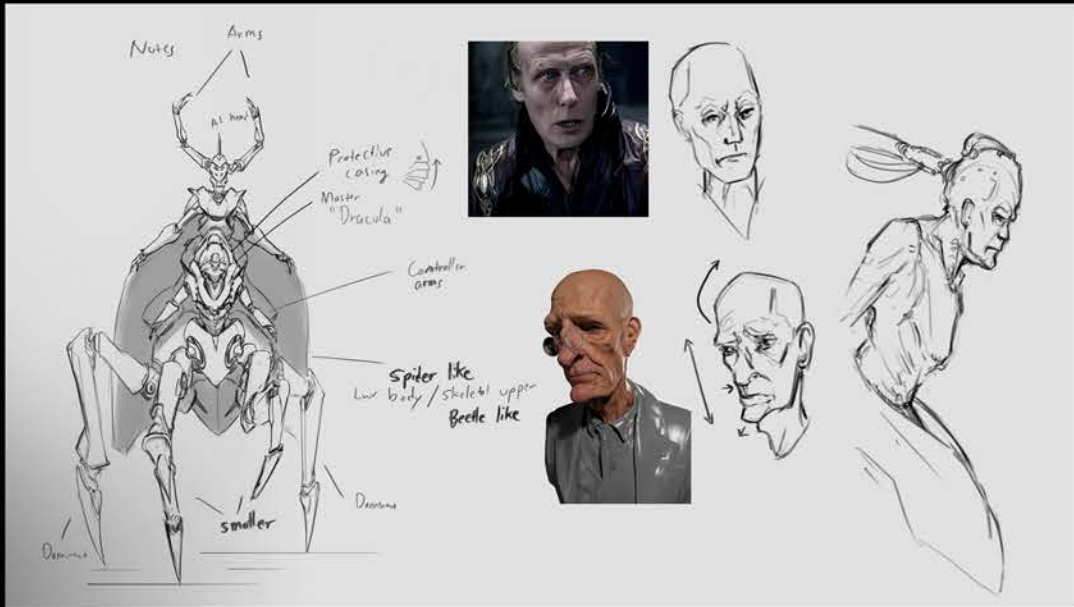

# THE DESCENDENT

BY SAM CHON

CONCEPT ARTIST

THE LEGION DESCEND UPON PLANET  
NAUTILUS TO INVESTIGATE THE  
UNNATURAL DEATH-TOLL OF THE PLANET.

## ACT 3

- ARACHNE EMERGES FROM THE ASHES OF THE OLD  
WORLD.

### Giga Hammer

Monster Sketches

Front

Side

Back

THANK YOU