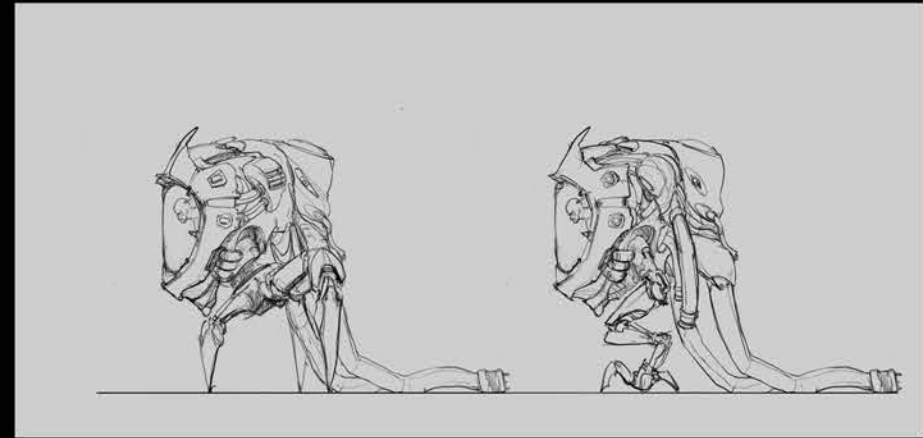

# THE DESCENDENT

BY SAM CHON

CONCEPT ARTIST

THE LEGION DESCEND UPON PLANET  
NAUTILUS TO INVESTIGATE THE  
UNNATURAL DEATH-TOLL OF THE PLANET.

## ACT 3

- ARACHNE EMERGES FROM THE ASHES OF THE OLD  
WORLD.

### Giga Hammer

Monster Sketches

Front

Side

Back

THANK YOU