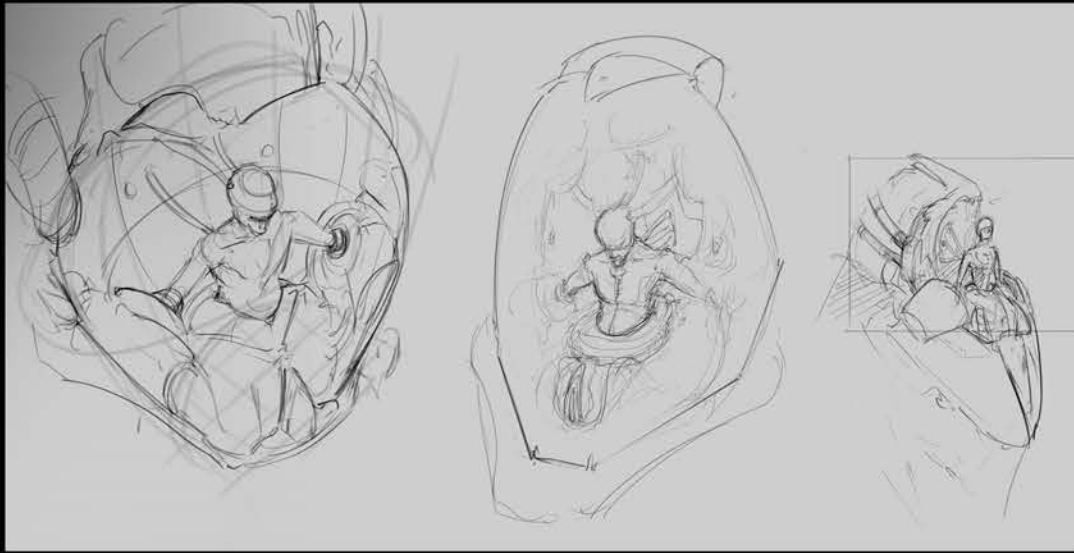

# THE DESCENDENT

BY SAM CHON

CONCEPT ARTIST

THE LEGION DESCEND UPON PLANET  
NAUTILUS TO INVESTIGATE THE  
UNNATURAL DEATH-TOLL OF THE PLANET.

## ACT 3

- ARACHNE EMERGES FROM THE ASHES OF THE OLD  
WORLD.

### Giga Hammer

Monster Sketches

Front

Side

Back

THANK YOU