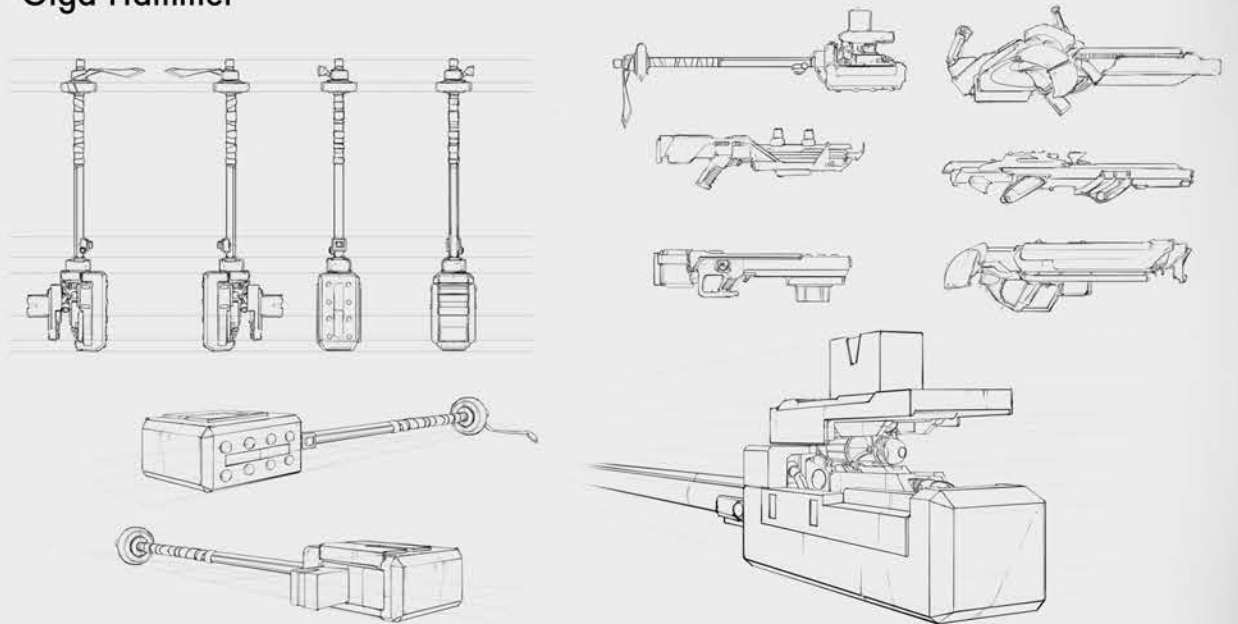

Giga Hammer