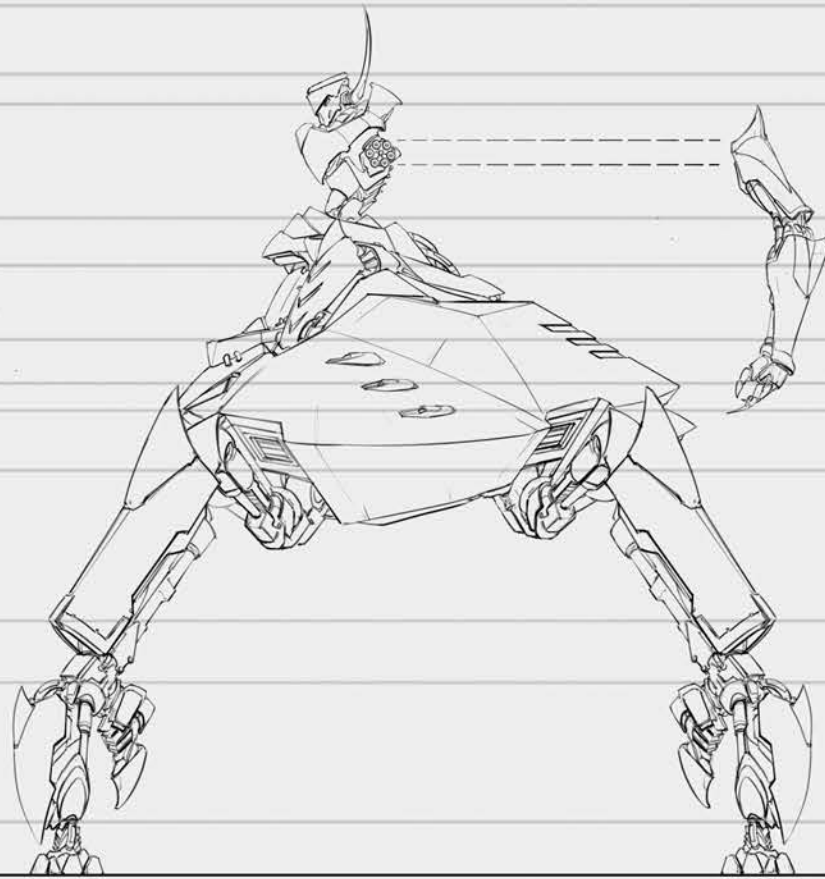

# THE DESCENDENT

BY SAM CHON

CONCEPT ARTIST

THE LEGION DESCEND UPON PLANET  
NAUTILUS TO INVESTIGATE THE  
UNNATURAL DEATH-TOLL OF THE PLANET.

## ACT 3

- ARACHNE EMERGES FROM THE ASHES OF THE OLD  
WORLD.

# AUDIENCE

- SETTING: PLANET NAUTILUS YEAR 30XX
- GENRE: SCI-FI / VICTORIAN (FINAL FANTASY/DESTINY)
- 3 FACTIONS:
  - LEGION (ELITE FORCES)
  - BLACKBURN (MERCENARY GROUP)
  - ARACHNE (DRACULA)

Front

Back

### Giga Hammer

Monster Sketches

Front

Side

Back

THANK YOU